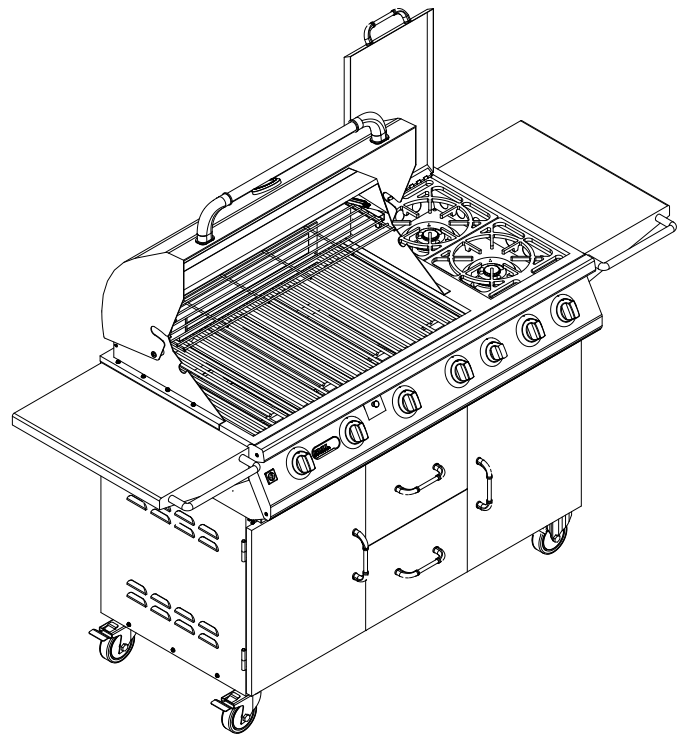

# BULL 7 BURNER GRILL BBQ CART SPEC SHEET

ISOMETRIC VIEW

FRONT VIEW

RIGHT SIDE VIEW

**NOTES:**

1. SCALE: 5/8" = 1'-0"
2. REVISION: 10/2009