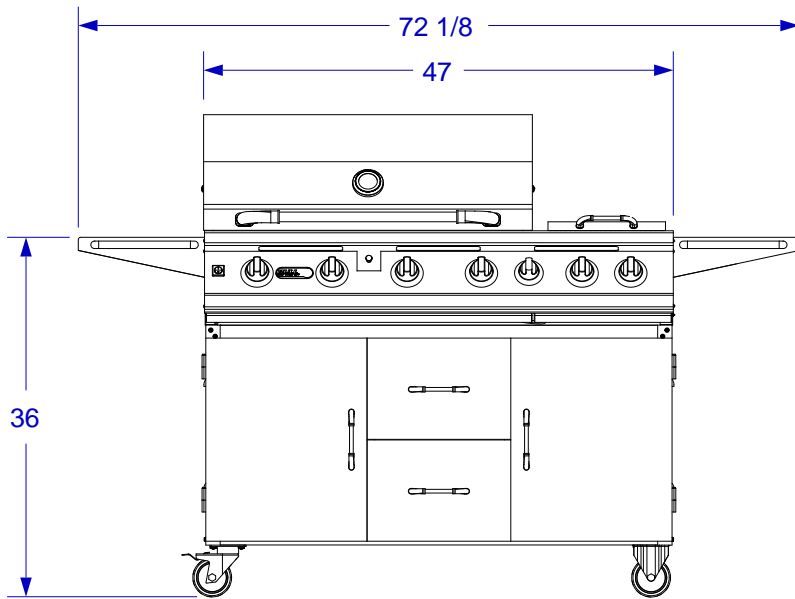

# BULL 7 BURNER GRILL BBQ CART SPEC SHEET

ISOMETRIC VIEW

FRONT VIEW

RIGHT SIDE VIEW

**NOTES:**

1. SCALE: 5/8" = 1'-0"
2. REVISION: 10/2009