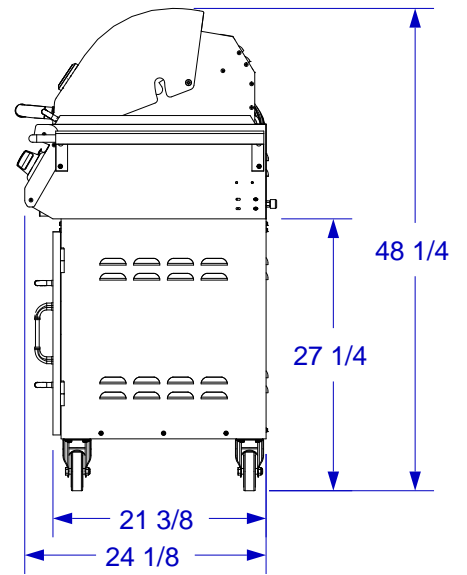

# BULL 7 BURNER GRILL BBQ CART SPEC SHEET

ISOMETRIC VIEW

FRONT VIEW

RIGHT SIDE VIEW

**NOTES:**

1. SCALE: 5/8" = 1'-0"
2. REVISION: 10/2009